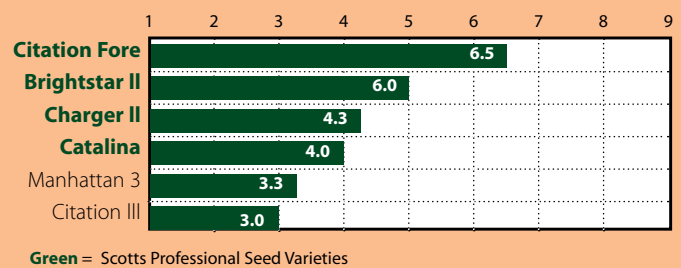

Performance Characteristics/Adaptations:

- Improved insect / stress tolerance
- Outstanding overall disease tolerance including gray leaf spot
- Excellent year-round density
- Offers superior wear tolerance
- Tolerates full sun to light shade
- Transitions well in overseeding situations
- Mixes well with improved ryegrass, Kentucky bluegrass, and fine fescue

Establishment and Maintenance:

- For residential / commercial / sports turf, 35–50 gr/m² / early fall and spring seedings best; late spring / summer plantings not recommended in most locations; for the fall overseeding of dormant turf, 50–75 g/m² for residential / commercial / sports turf
- For overseeding golf tees, 100 gr/m²; greens, 150–170 gr/m²; fairways, 35–70 gr/m²
- Seedbed should be kept moist during germination and establishment
- Germinates in 7–12 days with optimal soil temperatures
- Full coverage expected in 6–8 weeks
- First mowing recommended when turf reaches approximately 5 cm in height

Established Turf Maintenance:

- For best results, fertilize at annual rate of 20–25 gr/m² of nitrogen
- Deep, infrequent irrigation best during cooler months / increase frequency during the summer months / to assist spring transition, reduce irrigation
- Recommended mowing height of 1–6 cm

Field Day Book 19, 2001, Gray Leaf Spot, Adelphia, NJ, USA.

Two ratings, Fall 2000. 27 Perennial Ryegrasses tested

LSD 1.3 Rated 1-9 9=No Disease

Scotts International B.V., Scotts Professional
P.O. Box 40, 4190 CA Geldermalsen, The Netherlands
Tel.: +31 (0)418 655 700, Fax: +31 (0)418 655 745
Email: info@scottspprofessional.com
Internet: www.scottspprofessional.com
www.scottsproseed.com

GRAY LEAF SPOT RESISTANCE

Growing success